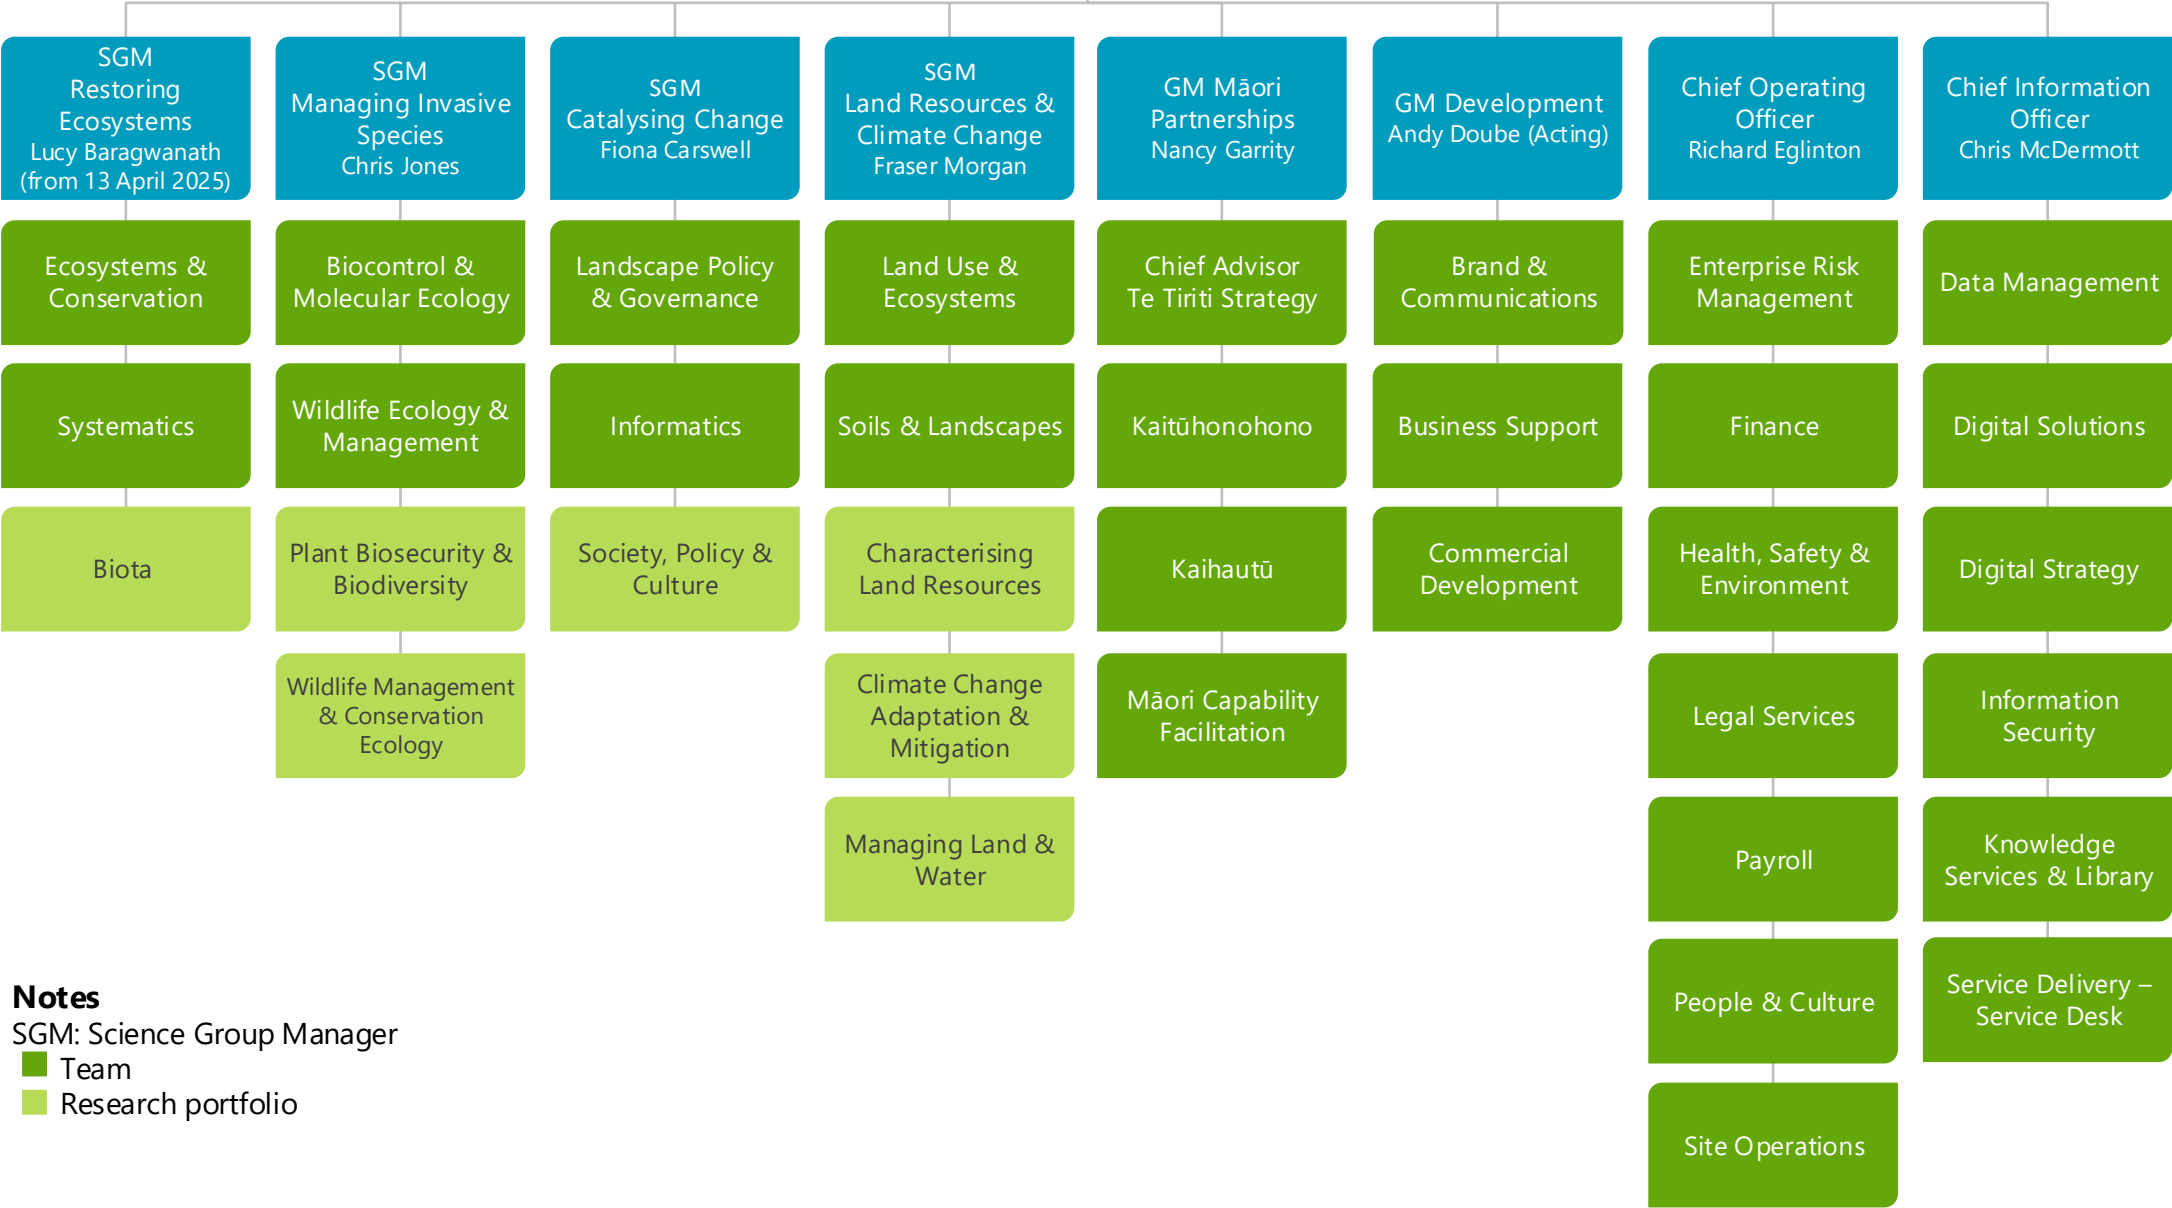

# Manaaki Whenua – Landcare Research Structure

as at 17th March 2025

CEO  
James Stevenson-Wallace

**Notes**  
 SGM: Science Group Manager  
 ■ Team  
 ■ Research portfolio