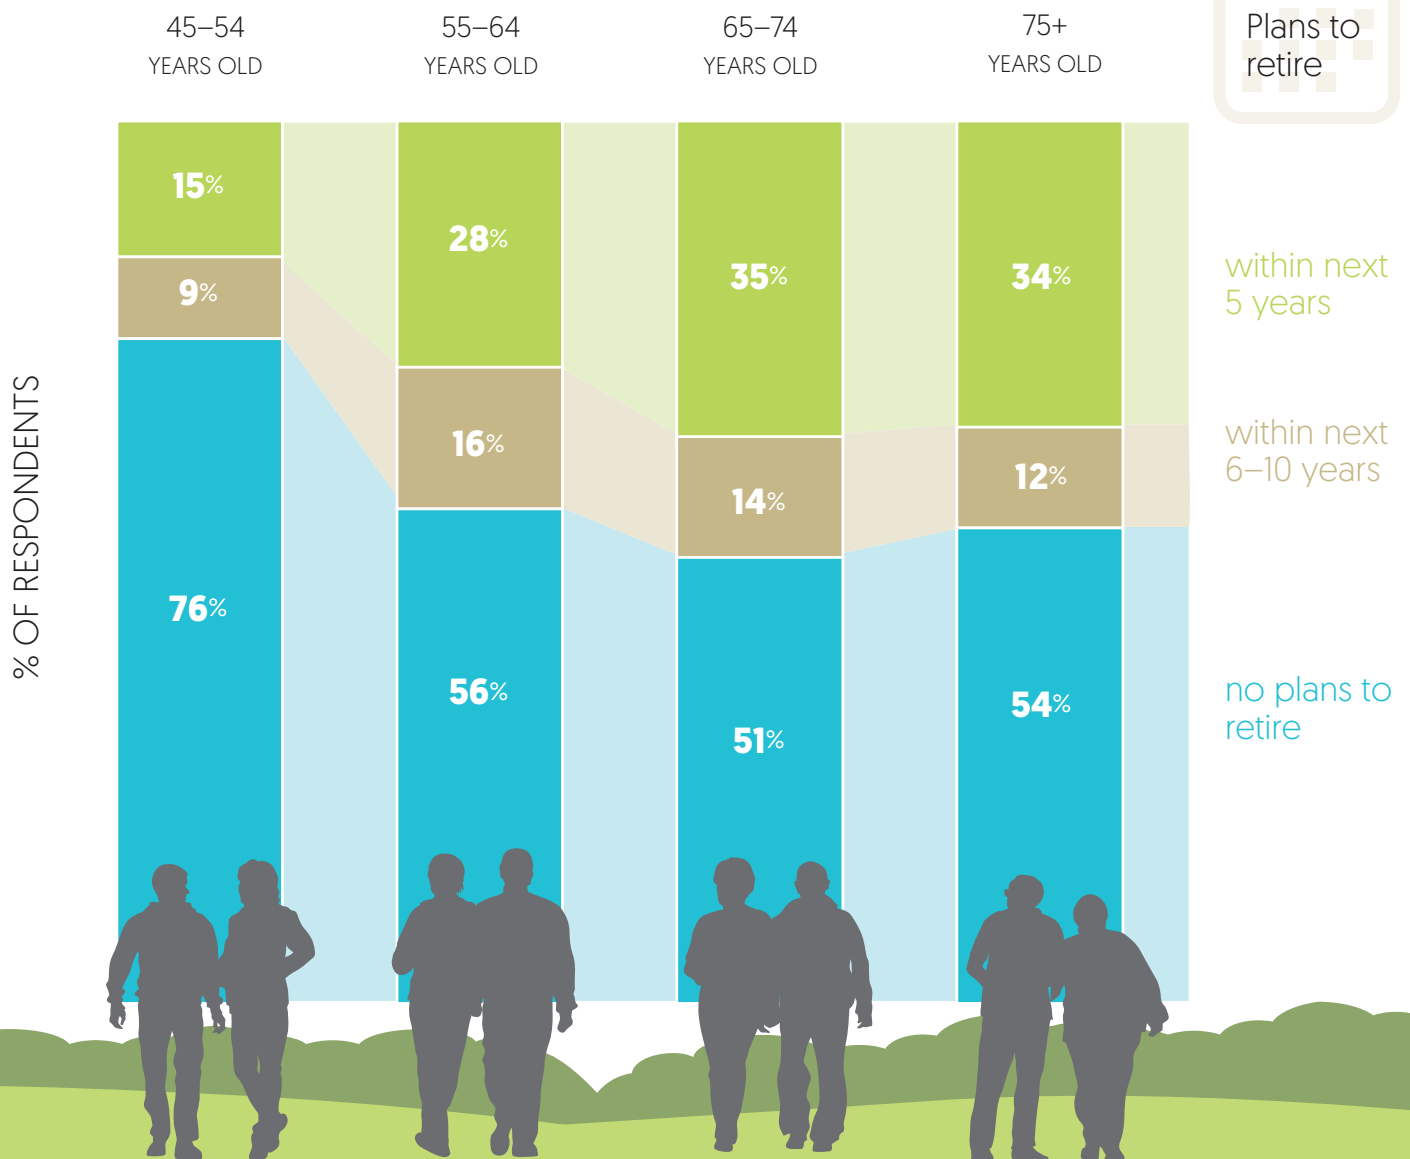

The Survey of Rural Decision Makers is a biennial survey of New Zealand’s primary sector conducted by Manaaki Whenua – Landcare Research since 2013. In 2023, there were ~5,200 respondents representing commercial and lifestyle farms, forests, and growing operations from Cape Reinga to Rakiura.

Nearly half (45%) the respondents answering this question were aged 65 years or over, and a third were in the decade approaching retirement age (55–64 years).

## RETIREMENT AGE

While about 1 in 3 farmers, foresters, and growers aged 65+ years plan to retire within 5 years, half of them have no intention of retiring within the next 10 years.

## PLANS FOR LAND AFTER RETIREMENT

Most farmers and growers aged 65+ years plan to sell their land, but about one third of respondents are unsure what they will do. Respondents were asked to tick all that apply.