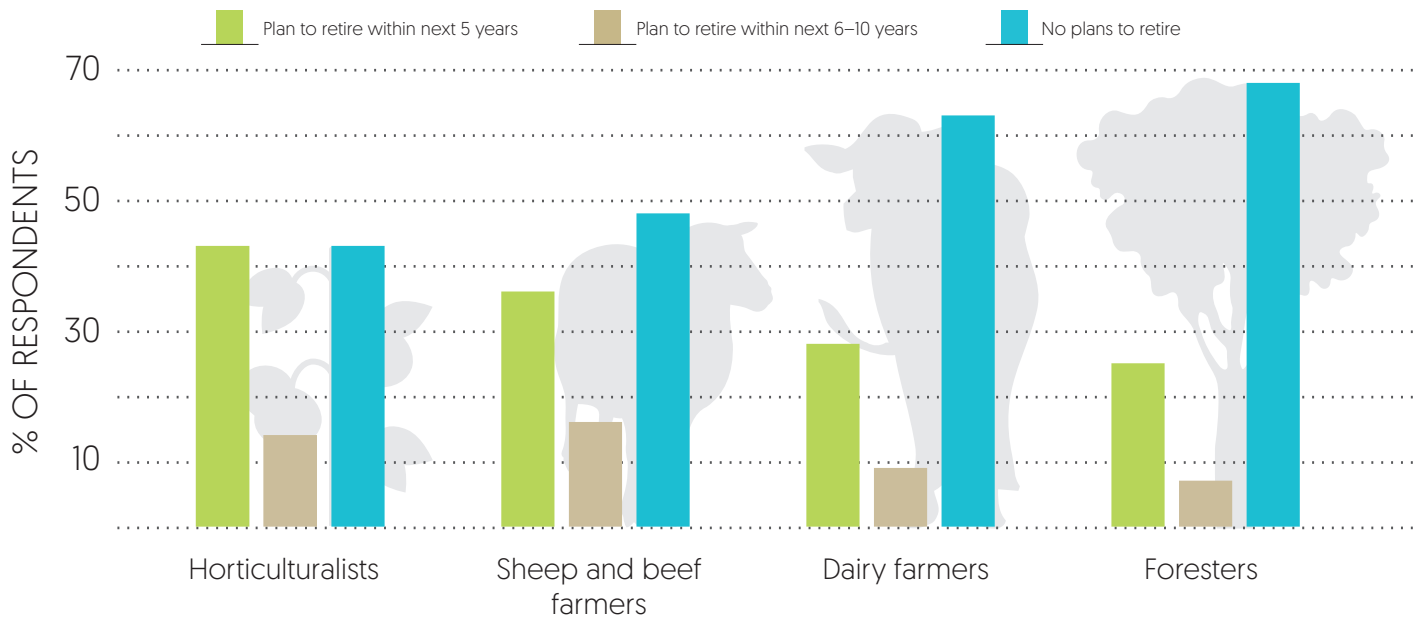

# Future intentions

We asked farmers, foresters, and growers about their retirement plans – when did they plan to downsize or stop managing their business, and what would they do with their land at that time?

Nearly half (45%) the respondents answering this question were aged 65 years or over, and a third were in the decade approaching retirement age (55–64 years).

## RETIREMENT AGE

While about 1 in 3 farmers, foresters, and growers aged 65+ years plan to retire within 5 years, half of them have no intention of retiring within the next 10 years.

## RETIREMENT PLANS DIFFER ACROSS SECTORS IN THE 65+ AGE GROUP

In the age group of 65+ years, horticulturalists and sheep and beef farmers plan to retire earlier than dairy farmers and foresters. Most dairy farmers and foresters have no plans to retire.